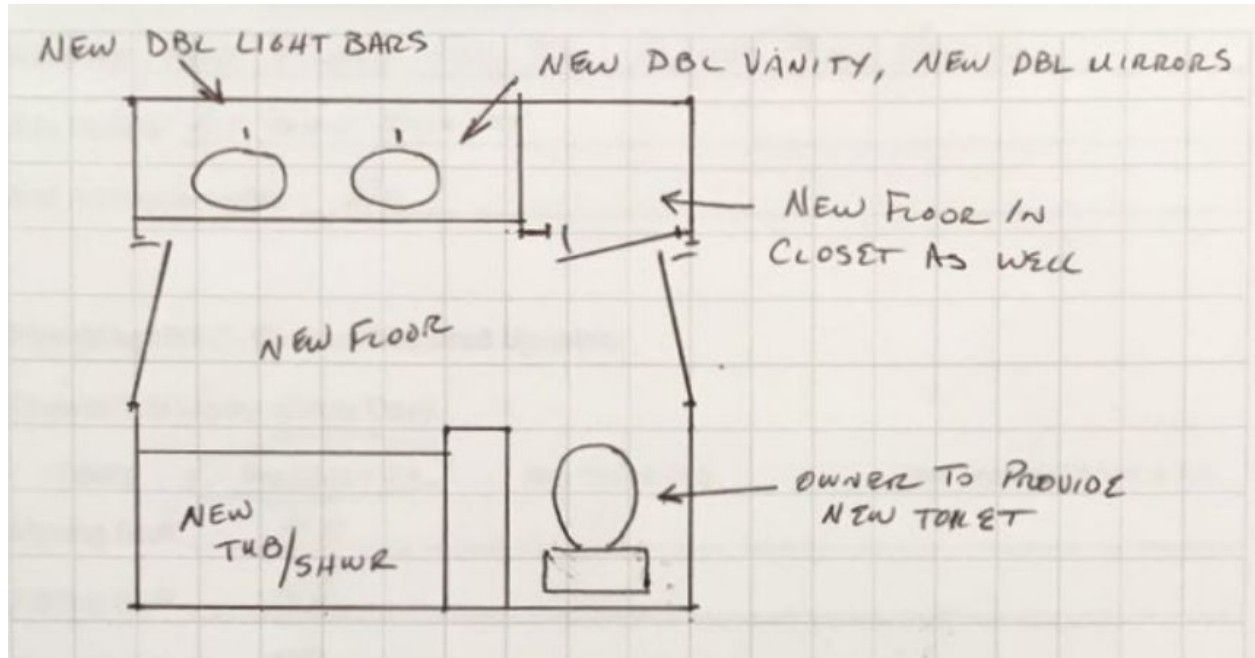

Bath Layout